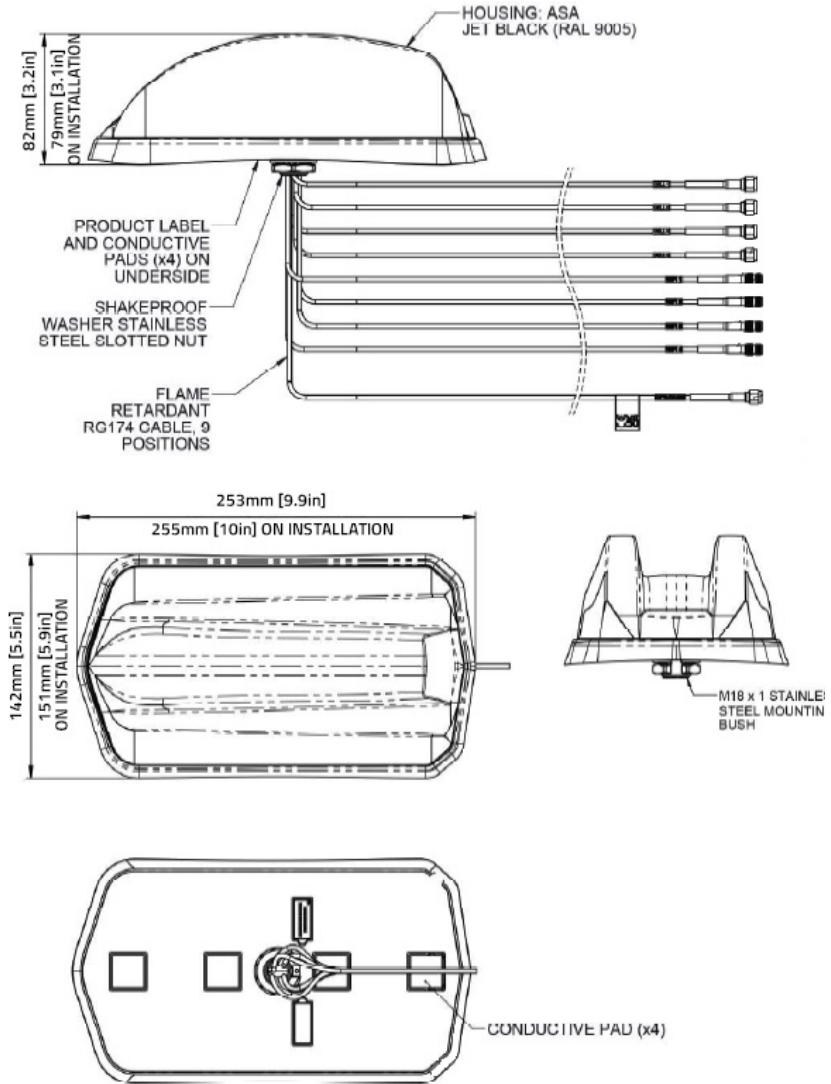

Semtech Antenna – 9-in-1 Dual Sharkfin

The 9-in-1 Dual Sharkfin is a specialized antenna solution engineered and certified for AirLink XR90 mobility applications.

The antenna has a sleek sharkfin-style housing featuring a 4x4 MIMO for 4G/5G (617-6000MHz), dual-band 2.5/5GHz Wi-Fi, and GNSS with an integrated gain 26dB LNA for optimized performance.

*Simulated off a groundplane and does not include cable attenuation

		Specification
GPS/GNSS DATA		
Frequency Range		1562-1612MHz
VSWR		<2.1 ± 4MHz
Gain: LNA		26dB
Out of Band Rejection		> 35dB
Rejection at 787MHz		> 50dB
Typical Noise Figure		-2.7dB
Operating Voltage		3-5V DC
Typical Current		17mA
MECHANICAL DATA		
Dimensions	Height	82mm (3.2")
	Length	253mm (9.96")
	Width	142mm (5.56")
Operating Temp		-40° / +80°C (-40° / +176°F)
Colour		Black/White
Ingress Protection		IP69K
MOUNTING DATA		
Mounting Type		Bolt Mount
Mounting Hole		19mm (3/4")
CABLE DATA		
Cellular Cables	Type	CS32 (UN ECE R 118 Compliant)
	Length	4m (13.12")
	Termination	FAKRA D (Purple)
GPS Cable	Type	CS29 (UN ECE R 118 Compliant)
	Length	4m (13.12")
	Termination	FAKRA C (Blue)
Wi-Fi Cables	Type	CS32 (UN ECE R 118 Compliant)
	Length	4m (13.12")
	Termination	FAKRA I (Beige)
ACCESSORIES		
In The Box		Dual Sharkfin antenna with pigtails, extension cables, foam pad, mounting bolt, centre sealing pad
Optional Accessories (Sold Separately)		<ul style="list-style-type: none"> 6001506 Dual Sharkfin Rib Adapter: Roof mounting kit designed for (2021 and newer) Ford Explorer/Interceptor 6001505 Magnetic Mounting Adapter: Mount antenna to vehicle roof without the drilling a hole (only for trials and demos)