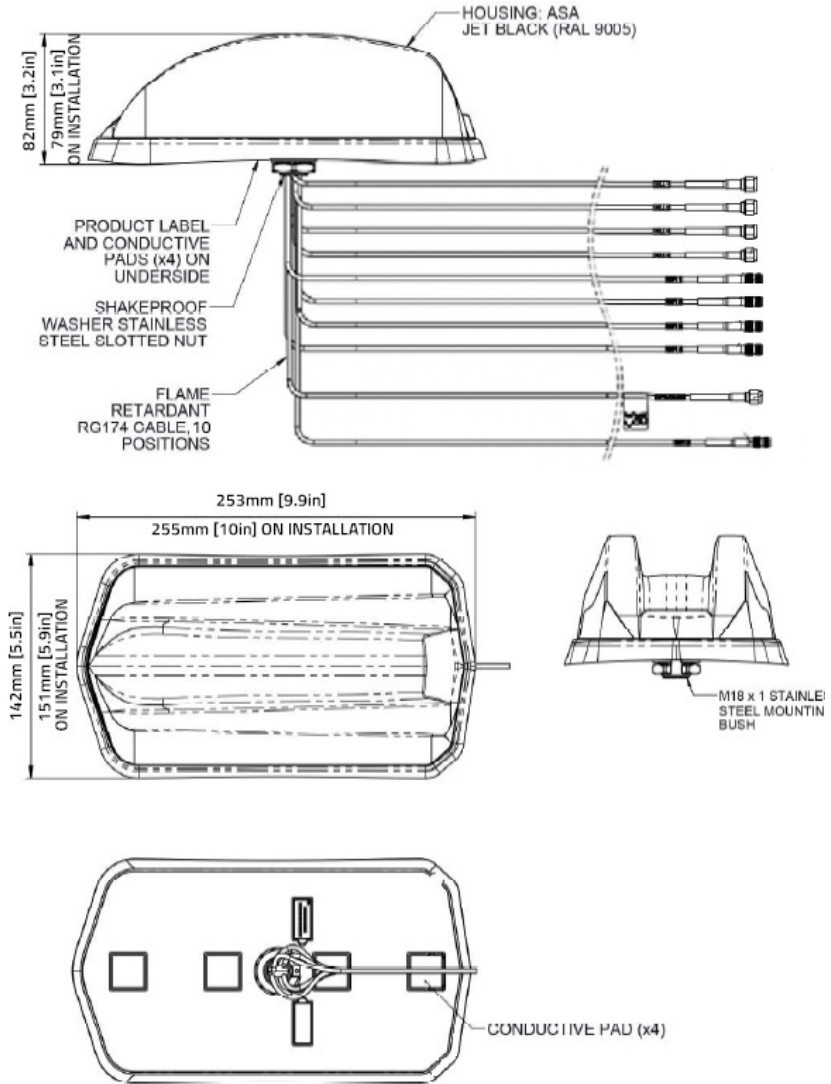

Semtech Antenna – 10-in-1 Dual Sharkfin

The 10-in-1 Dual Sharkfin is a specialized antenna solution engineered and certified for AirLink XR80 mobility applications.

The antenna has a sleek sharkfin-style housing featuring a 4x4 MiMo for 4G/5G (617-6000MHz), dual-band 2.5/5GHz Wi-Fi, and GNSS with an integrated gain 26dB LNA for optimized performance.

*Simulated off a groundplane and does not include cable attenuation

		Specification
GPS/GNSS DATA		
Frequency Range		1562-1612MHz
VSWR		<2.1 ± 4MHz
Gain: LNA		26dB
Out of Band Rejection		> 35dB
Rejection at 787MHz		> 50dB
Typical Noise Figure		-2.7dB
Operating Voltage		3-5V DC
Typical Current		17mA
MECHANICAL DATA		
Dimensions	Height	82mm (3.2")
	Length	253mm (9.96")
	Width	142mm (5.56")
Operating Temp		-40° / +80°C (-40° / +176°F)
Colour		Black/White
Ingress Protection		IP69K
MOUNTING DATA		
Mounting Type		Bolt Mount
Mounting Hole		19mm (3/4")
CABLE DATA		
Cellular Cables	Type	CS32 (UN ECE R 118 Compliant)
	Length	4m (13.12")
	Termination	FAKRA D (Purple)
GPS Cable	Type	CS29 (UN ECE R 118 Compliant)
	Length	4m (13.12")
	Termination	FAKRA C (Blue)
Wi-Fi Cables	Type	CS32 (UN ECE R 118 Compliant)
	Length	4m (13.12")
	Termination	FAKRA I (Beige)
ACCESSORIES		
In The Box		Dual sharkfin antenna with pigtails, extension cables, foam pad, mounting bolt, centre sealing pad
Optional Accessories (Sold Separately)		<ul style="list-style-type: none"> 6001506 Dual Sharkfin Rib Adapter: Roof mounting kit designed for (2021 and newer) Ford Explorer/Interceptor 6001505 Magnetic Mounting Adapter: Mount antenna to vehicle roof without the drilling a hole (only for trials and demos)