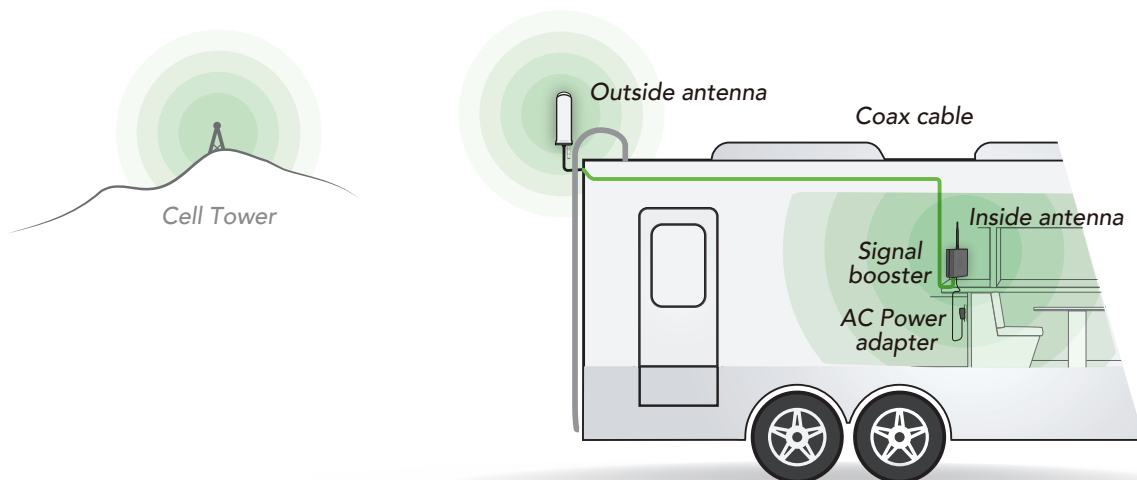

The high-performing kit includes an omni-directional exterior antenna that captures signal from all directions. The intelligent booster system locks onto the carriers' signals using patented smart technology to maintain connection. The interior antenna delivers boosted signal to all cellular devices in range while simultaneously returning optimized signal back to the tower. The stronger connection results in fewer dropped calls, improved call clarity, faster data speeds and less buffering while streaming and browsing.

Fusion2Go XR RV booster kit for RVs

Key Specifications

Uplink Frequency Ranges (MHz):	698-716 / 776-787 / 824-849 / 1710-1780 / 1850-1915
Downlink Frequency Ranges (MHz):	728-746 / 746-757 / 869-894 / 1930-1995 / 2110-2180
Supported Standards	5G, 4G, LTE cellular standards
Cellular bands:	12 / 17 / 13 / 5 / 2 / 25 / 4
Max Gain:	50 dB
Gain Adjustment:	20 dB (Automatic)
Max Uplink Power:	29.0 dBm
Power Consumption:	≤12W
VSWR:	≤ 2.0
RF Connectors:	FME Male (both ends)

► Patent No. US 8,867,572 B1; US 9,100,839 B2

Exterior Antenna

Coax Cable (40 ft)

Signal booster

Inside whip antenna

AC power adapter

48346 Milmont Dr.
Fremont, CA 94538
www.SureCall.com

info@surecall.com
888-365-6283

FUSION2GO XR RV

High-Performance Cell Phone Signal Booster for RVs,
Motorhomes and Trailers

Specifications

Uplink Frequency (MHz):	698-716 / 776-787 / 824-849 / 1850-1915 / 1710-1780
Downlink Frequency (MHz):	728-746 / 746-757 / 869-894 / 1930-1995 / 2110-2180
Supported Standards:	5G, 4G, LTE cellular standards
Cellular bands:	12 / 17 / 13 / 5 / 2 / 25 / 4
Maximum Gain:	50 dB
Input Impedance:	50 Ω
Gain Adjustment:	20 dB (Automatic)
Maximum Uplink Power:	29.0 dBm
DC Power:	6-15V
VSWR:	≤ 2.0
Exterior Cable:	SC-240 / 40 ft
RF Connectors:	FME Male (both ends)
Power Consumption:	$\leq 12W$
Operation Temperature:	-4° to +158° F
Dimensions:	5.625 x 4 x 1.125 inches
Weight:	1.43 lbs
Certification:	FCC: RSN-FUSION2GO5G Contains FCC ID: XPYNINAB1