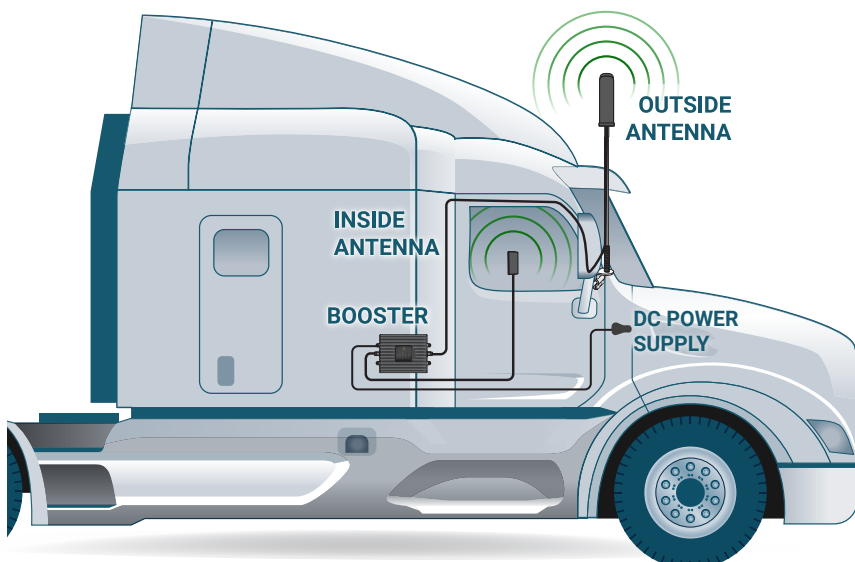

FUSION2GO OTR

5G/4G LTE Connectivity at the Fringe of Cell Networks and Beyond

Specifications

Cellular Uplink Frequency Range (MHz):	698–716 / 776–787 / 824–849 / 1850–1915 / 1710–1755
Cellular Downlink Frequency Range (MHz):	728–746 / 746–757 / 869–894 / 1930–1995 / 2110–2155
Supported Standards:	CDMA, WCDMA, GSM, EDGE, HSPA+, EVDO, 4G and all cellular standards
Input / Output Impedance:	50 Ω
Maximum Gain:	50 dB (all bands)
Gain Adjustment:	20 dB (Automatic)
Max Uplink Power:	29.0 dBm, 1 Watt EIRP
Noise Figure:	≤ 5 dB
VWSR:	≤ 2.0
RF Connectors:	FME male, both ends
Cable:	SC-174 / RG-58U
Power Consumption:	≤ 10W
Operation Temperature:	-4°F to +158°F
Dimensions:	5.625 x 4 x 1.125 inches
Weight:	1.43 lbs
FCC/ IC ID:	FCC ID: RSNF2GO3; IC: 7784A-F2GO3

Installation Example

32 inches

16 inches

Includes dome stud mount

Heavy-duty exterior truck antenna mounts to any large vehicle to withstand the most rugged road conditions.

- Powerful omni antenna sends and receives signals in all directions
- Antenna fits 3/8 x 24 thread mount
- Two height options, 16 and 32 inches, are available with the included mast extension
- Includes 15 ft cable with FME-Female connector
- 2-clamp mounting bracket and durable hardware with thread-lock glue to withstand vibrations
- Includes dome stud antenna mount with 3/8 x 24 thread